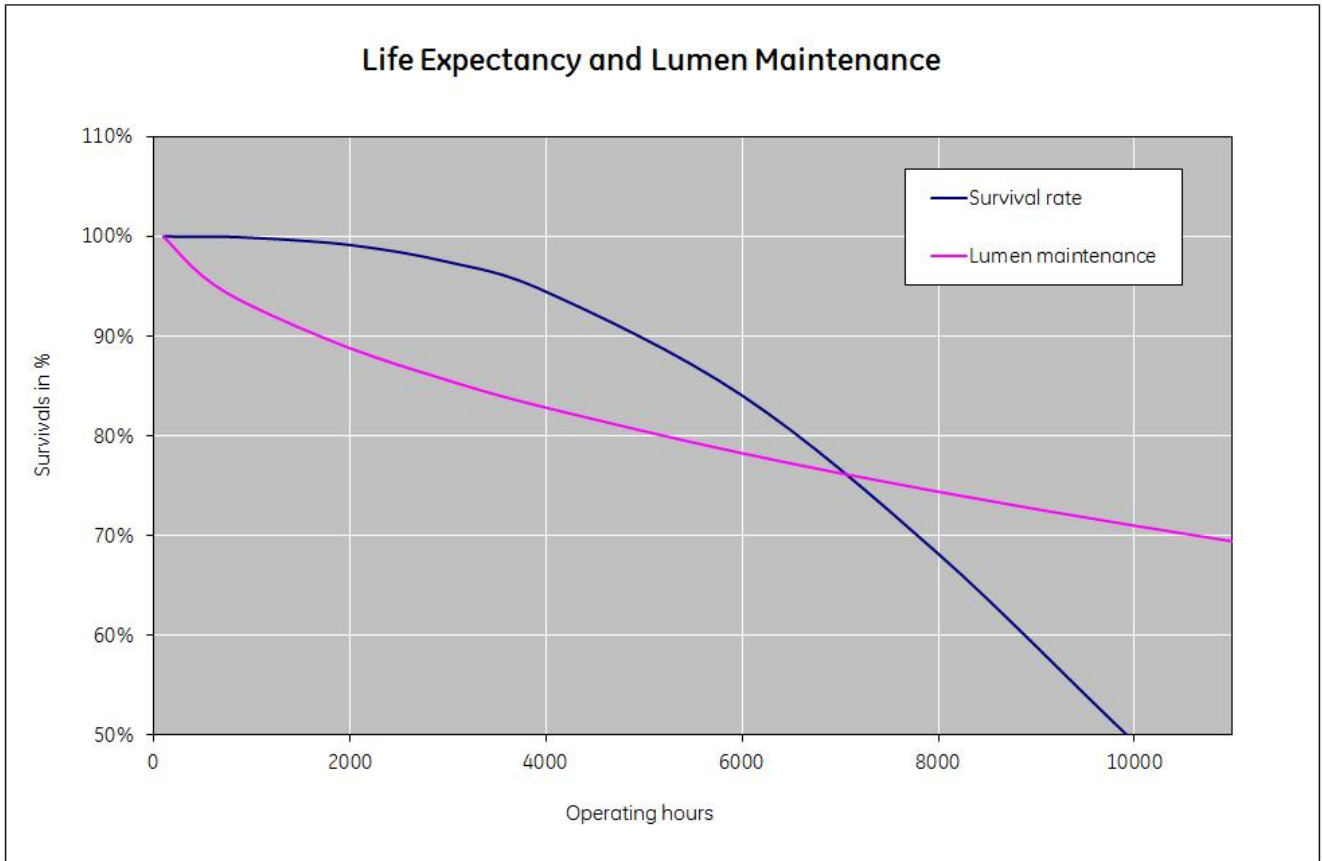

Electrical data

Lamp Current [A]	115
Operating Temperature (MAX) [°C]	50
Starting ambient temperature range	-20
Startup time [sec]	0.2
Dimming Capability	No
Nominal power [W]	15
Nominal lamp voltage [V]	230

Logistic data

DUN Code	10043168773666
EAN Code	0043168773669
Pack Quantity	6
Inner pack type	TRAY
Outer pack type	OUTER BOX
Layer quantity	174 EUR, 216 UK
Layer quantity EUR	174
Layer quantity UK	216
Pallet quantity EUR (PC)	1218
Pallet quantity UK (PC)	1512
Outer case size	146 x 213 x 144 (mm)
Product status	Phased-out

Survival data